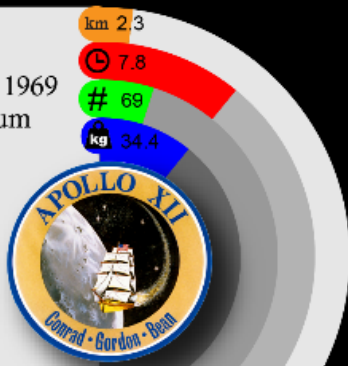

APOLLO 11

-Launch Date: July 16, 1969
-Location: Mare Tranquillitatis
-Lat/Long: 0.71° N, 23.63° E
-Crew:

- 1) Neil Armstrong
- 2) Edwin E. Aldrin Jr.
- 3) Michael Collins Jr.

KEY

- km kilometers traversed
- 🕒 hours on the surface (EVA)
- # number of samples collected
- kg kilograms of samples collected

APOLLO 15

-Launch Date: July 26, 1971
-Location: Hadley-Apennine
-Lat/Long: 26.08° N, 3.66° E
-Crew:

- 1) David R. Scott
- 2) James B. Irwin
- 3) Alfred M. Worden

APOLLO 12

-Launch Date: November 14, 1969
-Location: Oceanus Procellarum
-Lat/Long: 3.04° S, 23.42° W
-Crew:

- 1) Charles Conrad Jr.
- 2) Alan L. Bean
- 3) Richard F. Gordon Jr.

TOTALS (approx.)

- km 98 KILOMETERS
- 🕒 81 HOURS
- # 2196 SAMPLES
- kg 382 KILOGRAMS

APOLLO 16

-Launch Date: April 16, 1972
-Location: Descartes Mountains
-Lat/Long: 8.97° S, 15.51° E
-Crew:

APOLLO 17

-Launch Date: December 7, 1972
-Location: Taurus-Littrow
-Lat/Long: 20.16° N, 30.77° E
-Crew:

- 1) Eugene A. Cernan
- 2) Harrison H. Schmitt
- 3) Ronald E. Evans