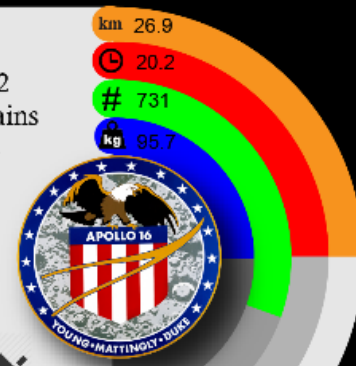

APOLLO 15

-Launch Date: July 26, 1971
-Location: Hadley-Apennine
-Lat/Long: 26.08° N, 3.66° E
-Crew:

- 1) David R. Scott
- 2) James B. Irwin
- 3) Alfred M. Worden

APOLLO 12

-Launch Date: November 14, 1969
-Location: Oceanus Procellarum
-Lat/Long: 3.04° S, 23.42° W
-Crew:

- 1) Charles Conrad Jr.
- 2) Alan L. Bean
- 3) Richard F. Gordon Jr.

TOTALS (approx.)

- km 98 KILOMETERS
- 🕒 81 HOURS
- # 2196 SAMPLES
- kg 382 KILOGRAMS

APOLLO 16

-Launch Date: April 16, 1972
-Location: Descartes Mountains
-Lat/Long: 8.97° S, 15.51° E
-Crew:

- 1) John W. Young
- 2) Charles M. Duke Jr.
- 3) Thomas K. Mattingly II

APOLLO 14

-Launch Date: January 31, 1971
-Location: Fra Mauro
-Lat/Long: 3.65° S, 17.48° W
-Crew:

- 1) Alan B. Shepard Jr.
- 2) Edgar D. Mitchell
- 3) Stuart A. Roosa

APOLLO 17

-Launch Date: December 7, 1972
-Location: Taurus-Littrow
-Lat/Long: 20.16° N, 30.77° E
-Crew:

- 1) Eugene A. Cernan
- 2) Harrison H. Schmitt
- 3) Ronald E. Evans