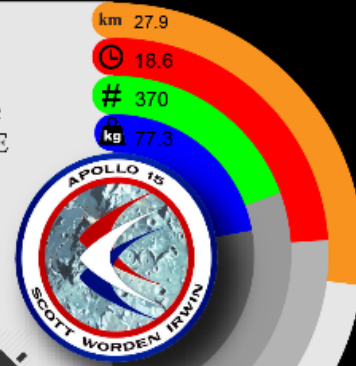

APOLLO 11

-Launch Date: July 16, 1969
-Location: Mare Tranquillitatis
-Lat/Long: 0.71° N, 23.63° E
-Crew:

- 1) Neil Armstrong
- 2) Edwin E. Aldrin Jr.
- 3) Michael Collins Jr.

KEY

- km kilometers traversed
- 🕒 hours on the surface (EVA)
- # number of samples collected
- kg kilograms of samples collected

APOLLO 15

-Launch Date: July 26, 1971
-Location: Hadley-Apennine
-Lat/Long: 26.08° N, 3.66° E
-Crew:

- 1) David R. Scott
- 2) James B. Irwin
- 3) Alfred M. Worden

APOLLO 12

-Launch Date: November 14, 1969
-Location: Oceanus Procellarum
-Lat/Long: 3.04° S, 23.42° W
-Crew:

- 1) Charles Conrad Jr.
- 2) Alan L. Bean
- 3) Richard F. Gordon Jr.

TOTALS (approx.)

- km 98 KILOMETERS
- 🕒 81 HOURS
- # 2196 SAMPLES
- kg 382 KILOGRAMS

APOLLO 16

-Launch Date: April 16, 1972
-Location: Descartes Mountains
-Lat/Long: 8.97° S, 15.51° E
-Crew:

APOLLO 17

-Launch Date: December 7, 1972
-Location: Taurus-Littrow
-Lat/Long: 20.16° N, 30.77° E
-Crew:

- 1) Eugene A. Cernan
- 2) Harrison H. Schmitt
- 3) Ronald E. Evans