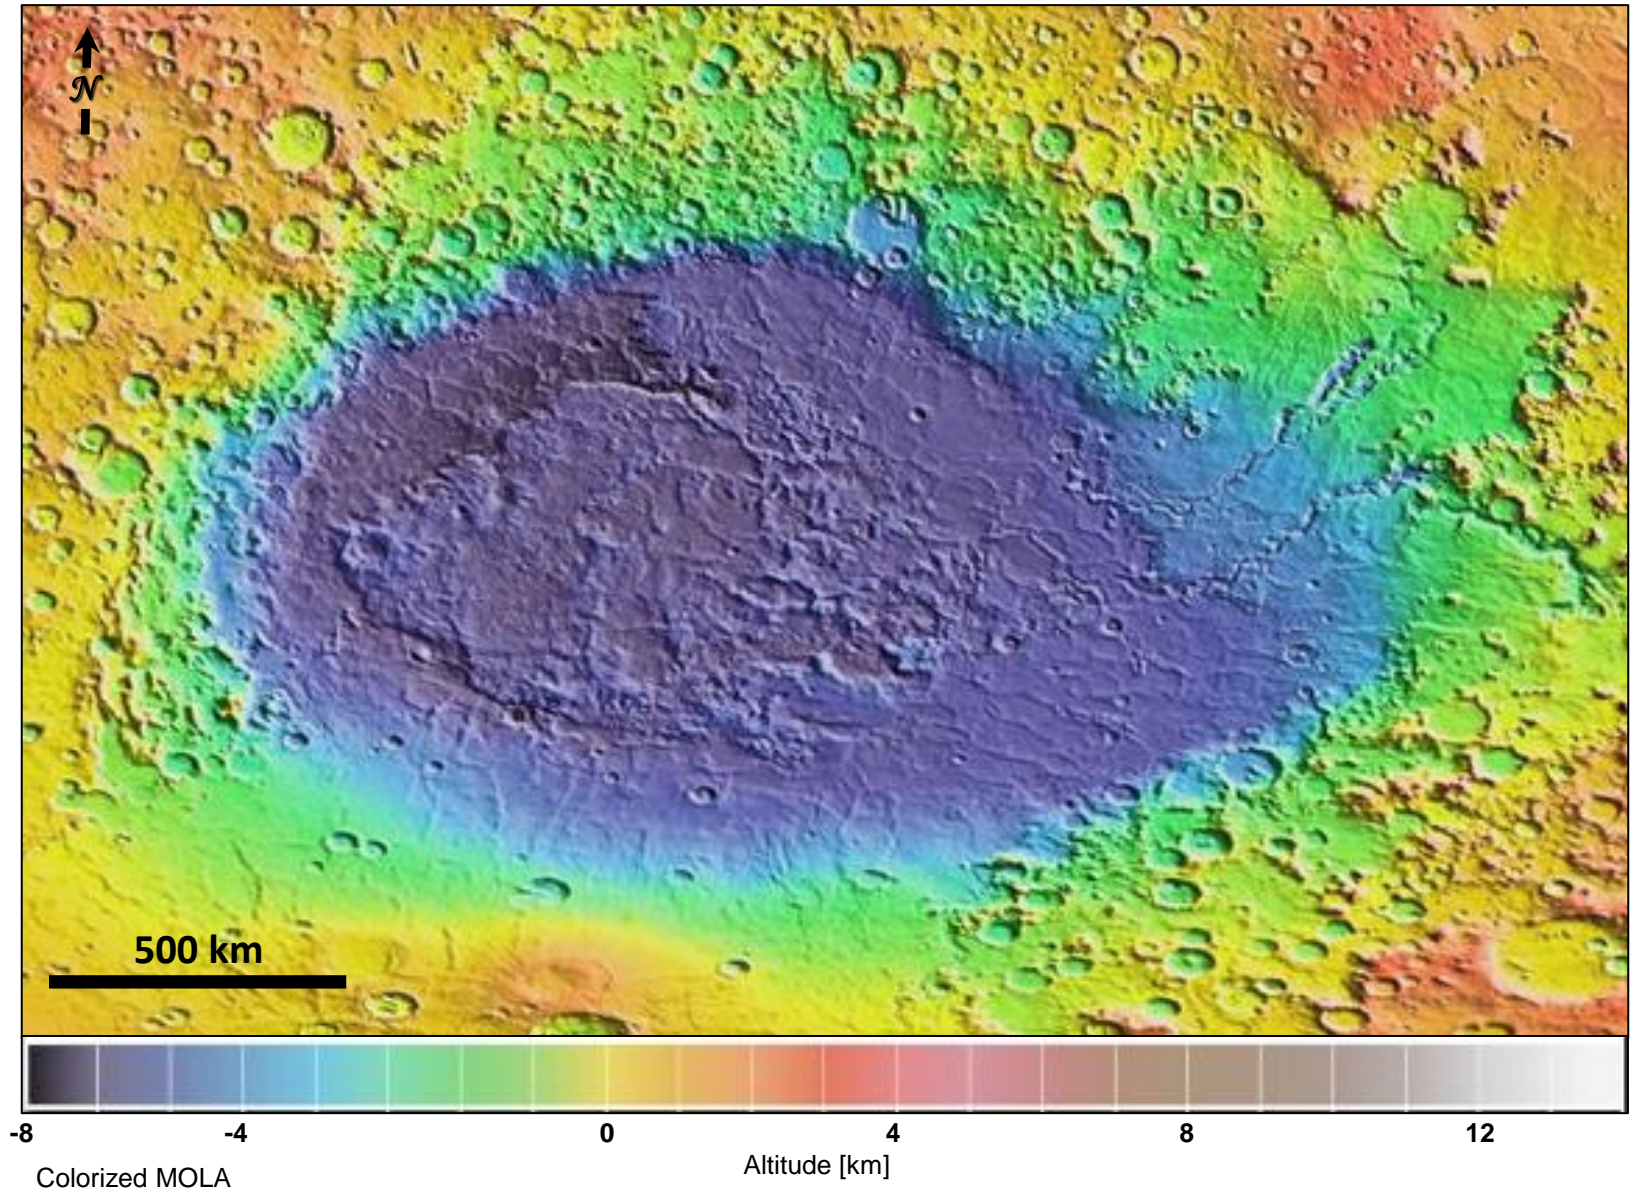

MARS: Gale

PIA14290

MARS: Gusev

THEMIS IR Mosaic

Expedition Earth and Beyond: Astromaterials Research and Exploration Science (ARES) Education
NASA Johnson Space Center

MARS: Hellas Basin

MARS: Holden

Viking Orbiter Mosaic

MARS

V05055010

Blue Marble Matches Image #2

MARS

V11030007

Blue Marble Matches Image #5

MARS

V01605003

Blue Marble Matches Image #7

MARS

V18317011

Blue Marble Matches Image #10

MARS

2 km

MOC2-1225a

Blue Marble Matches Image #12

MARS: Victoria

ESP_013954_1780

Blue Marble Matches Image #13

MARS

V01695013

Blue Marble Matches Image #14

MARS

THEMIS IR Mosaic